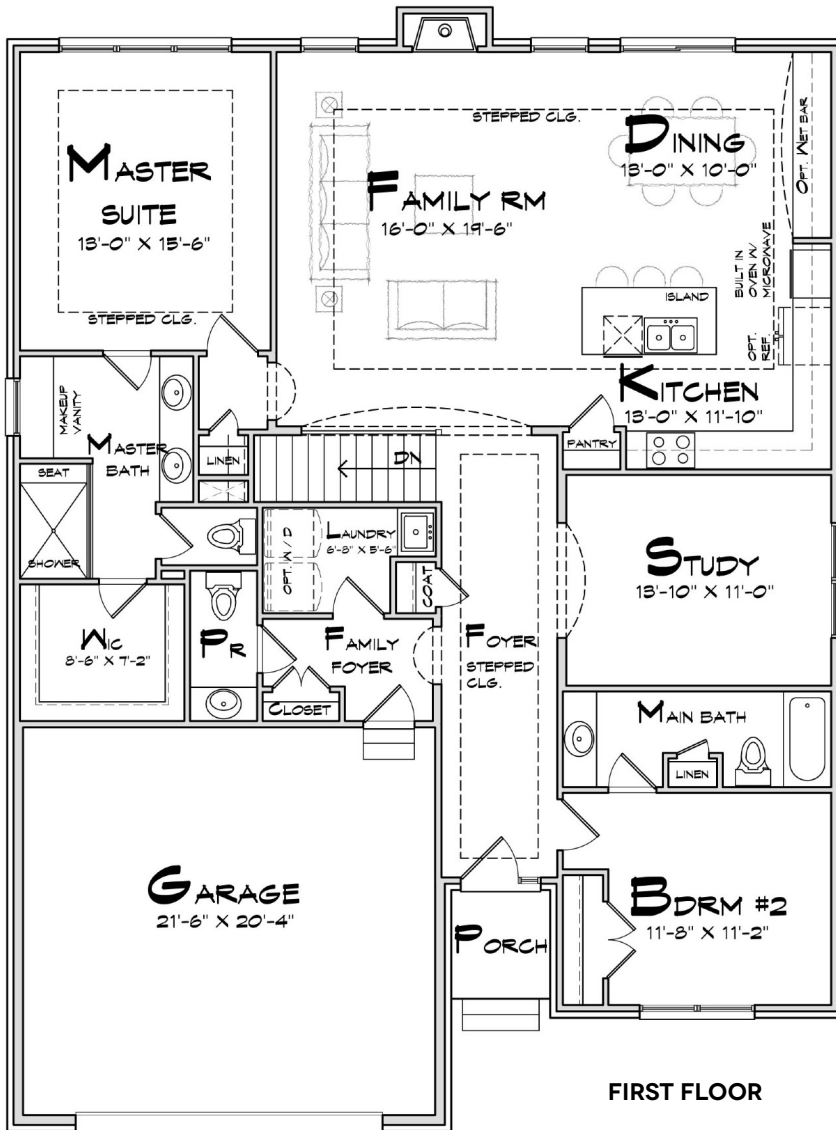

THE CHARLEVOIX

AP
BUILDERS

ELEVATION **A**

ELEVATION **B**

ELEVATION **C**

Elevations shown are artistic renderings and may vary; subject to change.

info@apbuilders.com
248.938.4350

THE CHARLEVOIX

OPTIONAL MASTER BATH

OPTIONAL 3RD BEDROOM

FIRST FLOOR

AVAILABLE OPTIONS:

- DELUXE MASTER BATH WITH TUB
- 3RD BEDROOM
- FINISHED LOWER LEVEL

BEDROOMS2

BATHS2.5

SQUARE FEET1,875

We reserve the right to make changes to plans, prices, specifications and materials, or to change or discontinue models without prior notice or obligation. Floor plan shown is Elevation A. Square footage may change without notice. Dimensions above may vary from actual construction drawings. Information subject to change without notice. 10/9/2018