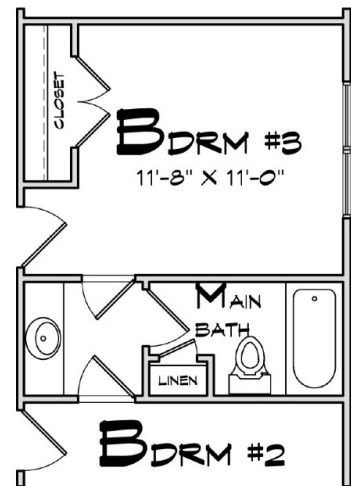

OPTIONAL MASTER BATH

OPTIONAL 3RD BEDROOM

FIRST FLOOR

AVAILABLE OPTIONS:

- DELUXE MASTER BATH WITH TUB
- 3RD BEDROOM
- FINISHED LOWER LEVEL

BEDROOMS2

BATHS2.5

SQUARE FEET1,875