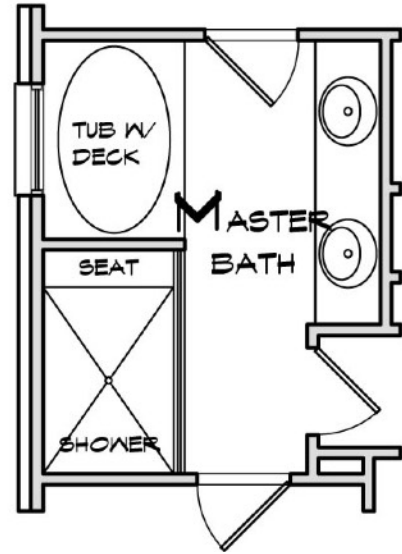

OPTIONAL MASTER BATH

OPTIONAL 3RD BEDROOM

FIRST FLOOR

AVAILABLE OPTIONS:

- DELUXE MASTER BATH WITH TUB
- 3RD BEDROOM
- FINISHED LOWER LEVEL

BEDROOMS2

BATHS2.5

SQUARE FEET1,875