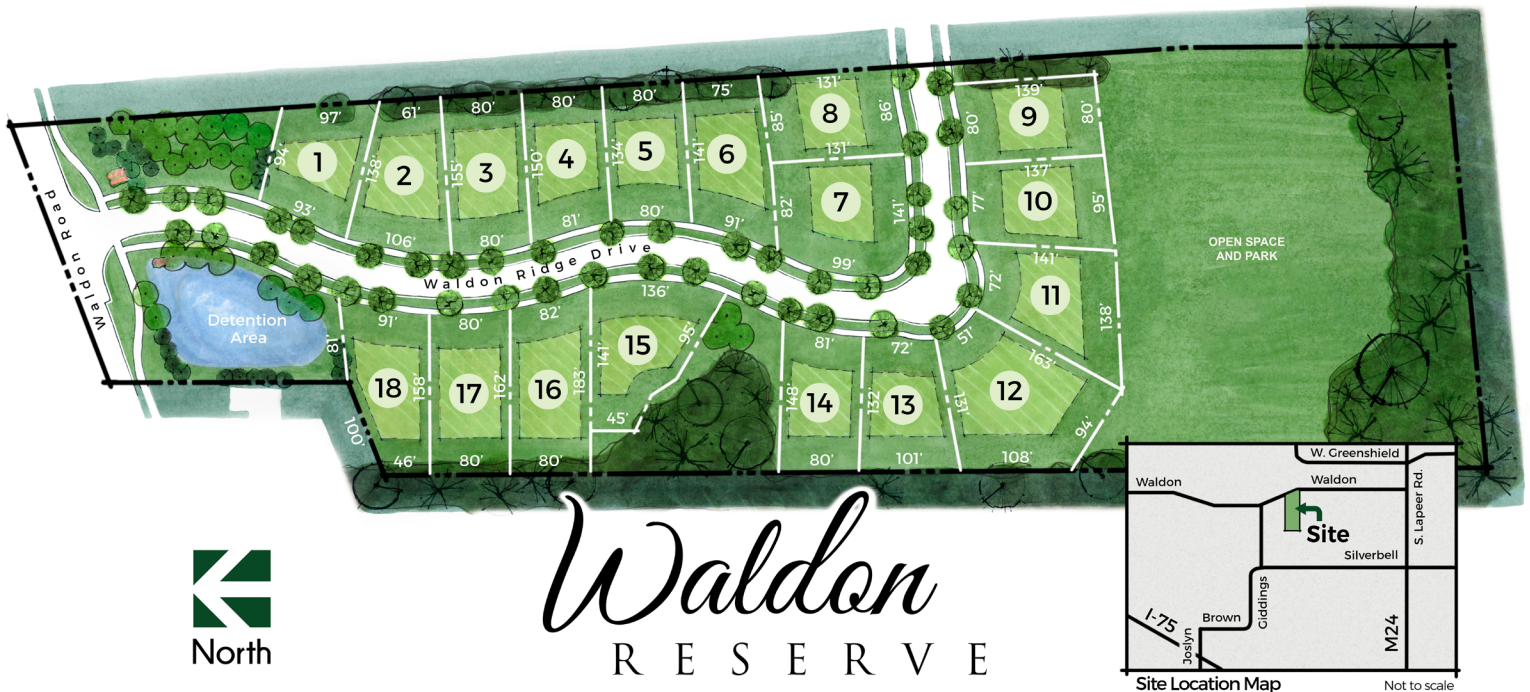

The Community

Waldon
RESERVE

Luxury living by design.

Waldon Reserve is an impressive neighborhood of 18 exclusive single-family homes in the heart of Orion Twp. New homes feature impressive finishes, available 3-car garages, luxurious primary suites, modern floor plans, limited home warranty, and more!

Build your dream home with one of metro Detroit's top new construction home builders.

Love where you live when you build with AP Builders.

AP
BUILDERS

Information Center
248.289.0223

Information subject to change at any time without notice. All information contained herein was accurate at the time of publication. In order to maintain the high degree of quality and incorporate management with greater facility and economy, we reserve the right to make changes in price, specifications, materials, or to change or discontinue models without notice or obligation. Dimensions are approximate and may vary per elevation. Renderings are artist's conception, may vary in construction. Copyright on all floor plans and elevations. (8/26/24)

www.APBuilders.com