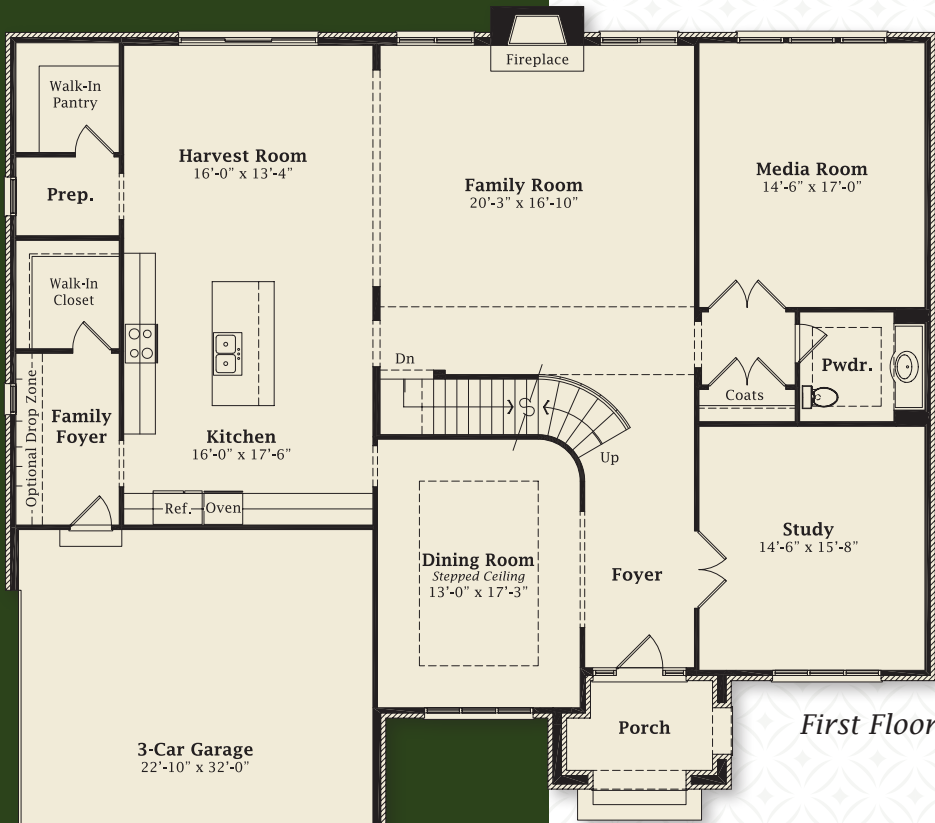

## THE Maple

4,130 Sq. Ft. | 4 Bedrooms | 3.1 Baths | 3-Car Garage

*Elevation A*

*Elevation B*

# THE Maple

4,130 Sq. Ft. | 4 Bedrooms | 3.1 Baths | 3-Car Garage

All information contained herein was accurate at the time of publication. In order to maintain the high degree of quality and incorporate management with greater facility and economy, we reserve the right to make changes in price, specifications, materials, or to change or discontinue models without notice or obligation. Illustrations are artists' conception.