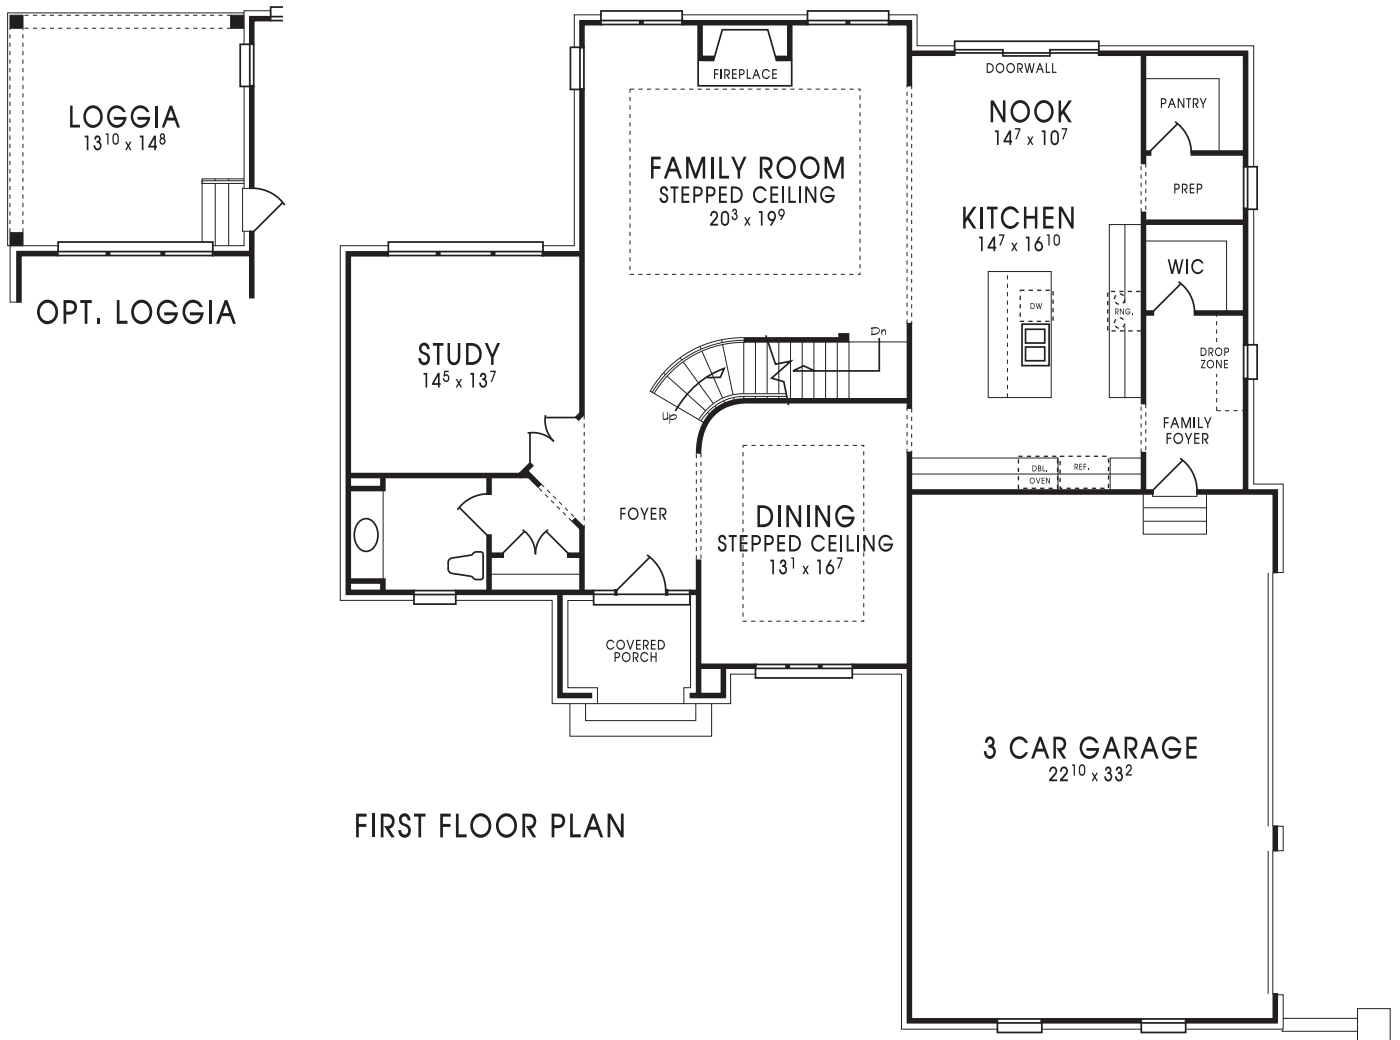

www.APBuilders.com

The Pinehurst | 3,466 sq ft Colonial Plan | 4 Bdrms | 3.5 Baths | 3 Car Garage

FIRST FLOOR PLAN

SECOND FLOOR PLAN