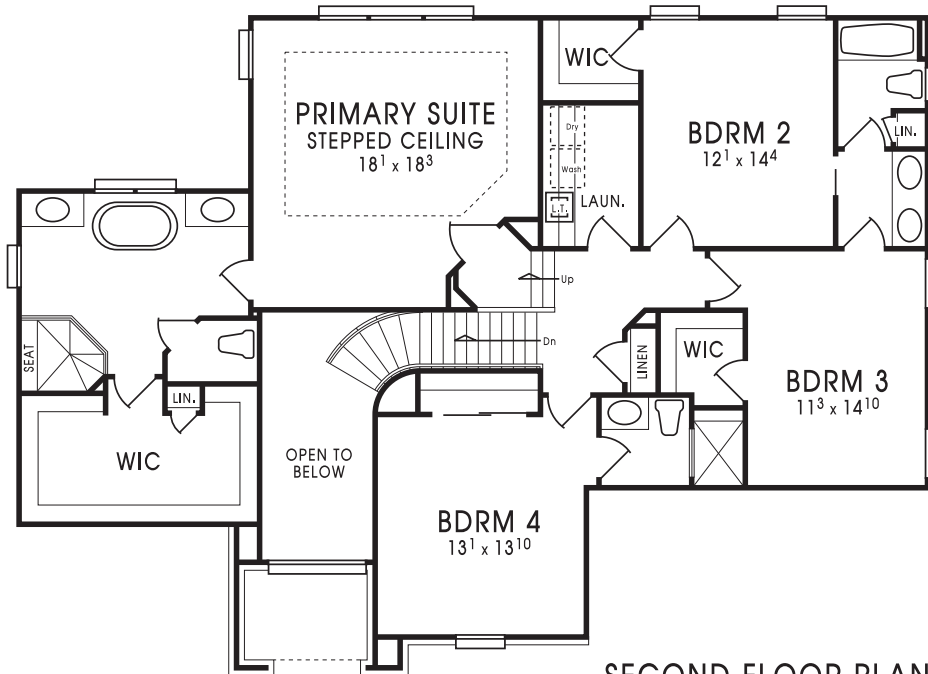

www.APBuilders.com

The Pinehurst | 3,466 sq ft Colonial Plan | 4 Bdrms | 3.5 Baths | 3 Car Garage

FIRST FLOOR PLAN

SECOND FLOOR PLAN